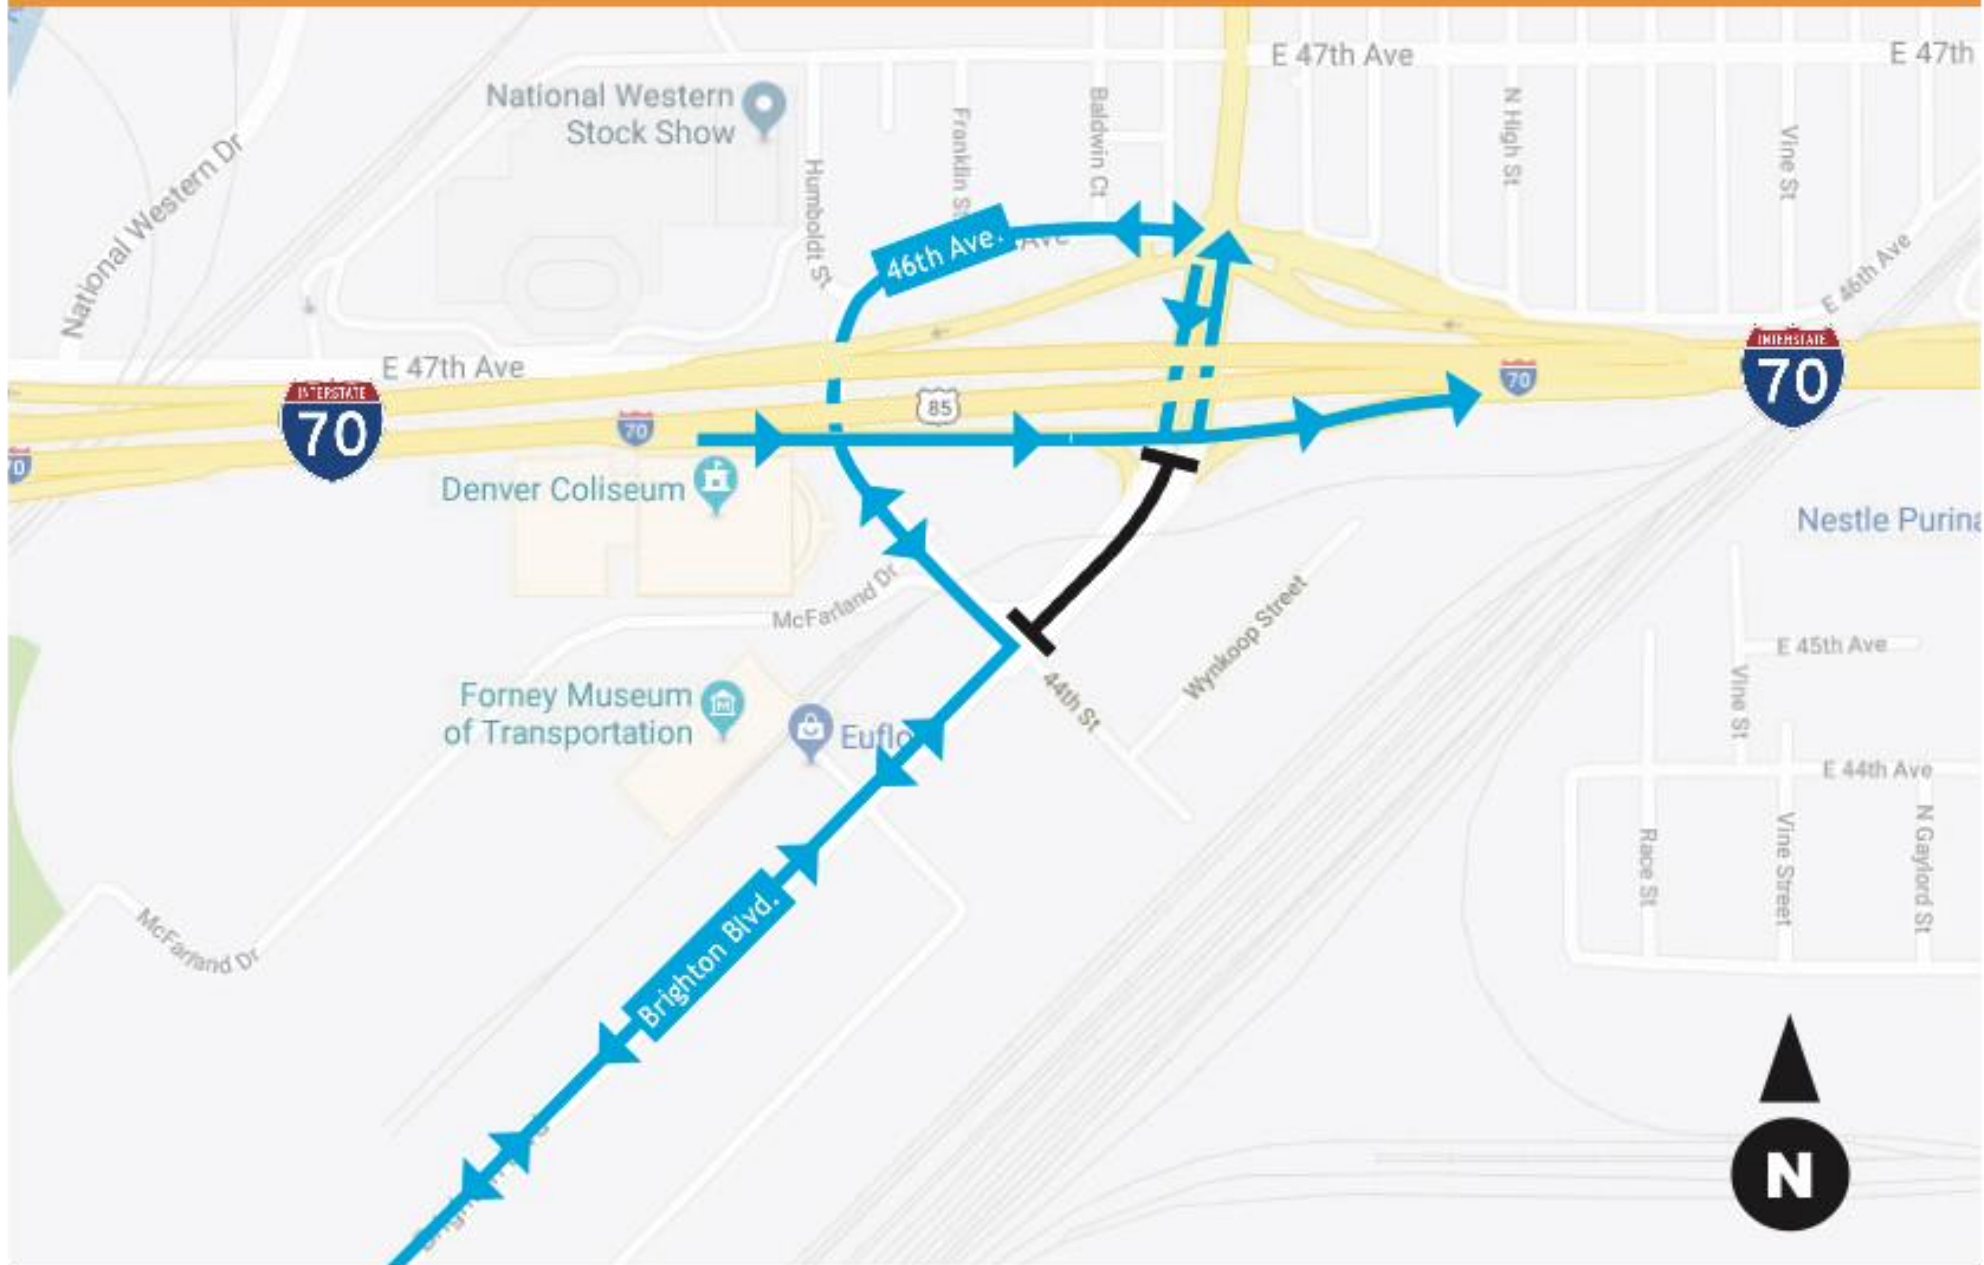

# Brighton Blvd. Closure Detour Map

Detour

Road Closed

# Alternative routes to Denver Coliseum Main Parking Lot from the West